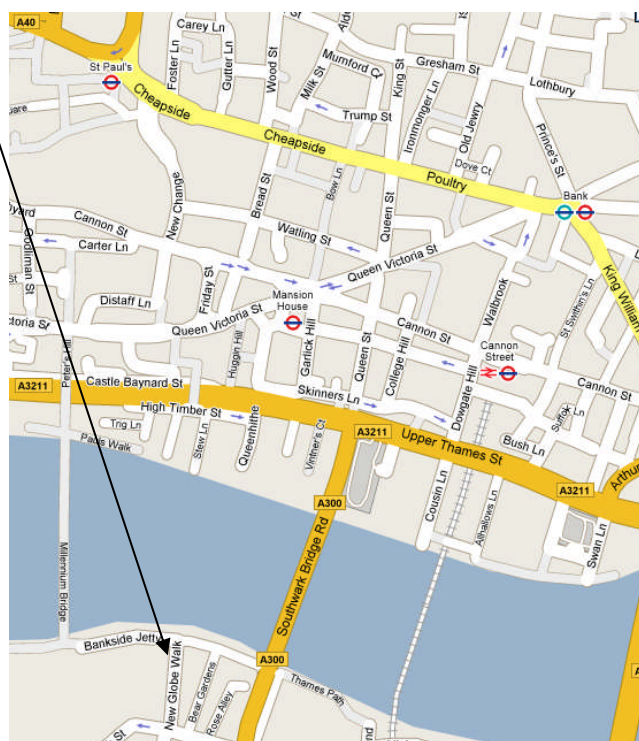

## This week's events

Tuesday, May 25th

- 1:00 pm National Portrait Gallery (Art).** Meet Carole outside the main entrance (St. Martin's Lane). DIRECTIONS: Take the Metropolitan line to Baker Street. Change for the Bakerloo line to Charing cross and walk to the NPG.
- 3:30 pm Shakespeare's Globe Exhibition and Southbank walk (Theatre).** Meet Althea outside the main entrance to the museum. DIRECTIONS: See below. The entrance to the museum is on New Globe Walk.
- 7:30 pm Macbeth, Shakespeare's Globe Theatre (all students).** DIRECTIONS: Take the Central line to St. Paul's, walk down to the river and over the Millennium Bridge to the Globe Theatre.

Wednesday, May 26th – Friday, May 28th

Shrewsbury overnight trip

- 11:05 am** Meet Martin, Kenny and Margot near the main destination boards at **London Marylebone main line rail station** (Bakerloo line on the Tube and Chiltern Railways trains from Harrow-on-the-Hill). The Centre will be closed on Wednesday morning.